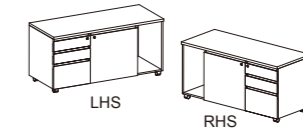

Fixed Side Cabinet

HUO-FGH-02 1800W x 600D x 630H/mm

Movable Side Cabinet

FGT2L 1200W x 500D x 635H/mm
FGT2R 1200W x 500D x 635H/mm

FGH1L 1200W x 500D x 635H/mm
FGH1R 1200W x 500D x 635H/mm

FGH2LA 1200W x 500D x 635H/mm
FGH2RA 1200W x 500D x 635H/mm