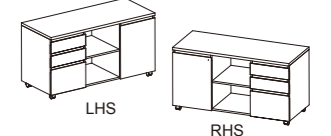

Fixed Side Cabinet

HUO-FGH-02 1800W x 600D x 630H/mm

Movable Side Cabinet

FGT2L 1200W x 500D x 635H/mm
FGT2R 1200W x 500D x 635H/mm

FGH1L 1200W x 500D x 635H/mm
FGH1R 1200W x 500D x 635H/mm

FGH2LA 1200W x 500D x 635H/mm
FGH2RA 1200W x 500D x 635H/mm