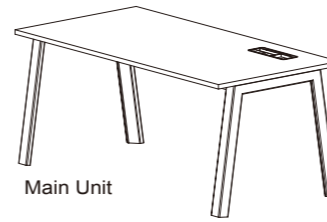

Single Face Unit with (XH-04) Cable Tray

Main Unit

Single Face Main Unit

HUO-SFM-12060	1200W x 600D x 750H/mm	HUO-SFM-12080	1200W x 800D x 750H/mm
HUO-SFM-13060	1300W x 600D x 750H/mm	HUO-SFM-13080	1300W x 800D x 750H/mm
HUO-SFM-14060	1400W x 600D x 750H/mm	HUO-SFM-14080	1400W x 800D x 750H/mm
HUO-SFM-15060	1500W x 600D x 750H/mm	HUO-SFM-15080	1500W x 800D x 750H/mm
HUO-SFM-16060	1600W x 600D x 750H/mm	HUO-SFM-16080	1600W x 800D x 750H/mm
HUO-SFM-18060	1800W x 600D x 750H/mm	HUO-SFM-18080	1800W x 800D x 750H/mm
HUO-SFM-12070	1200W x 700D x 750H/mm	HUO-SFM-12090	1200W x 900D x 750H/mm
HUO-SFM-13070	1300W x 700D x 750H/mm	HUO-SFM-13090	1300W x 900D x 750H/mm
HUO-SFM-14070	1400W x 700D x 750H/mm	HUO-SFM-14090	1400W x 900D x 750H/mm
HUO-SFM-15070	1500W x 700D x 750H/mm	HUO-SFM-15090	1500W x 900D x 750H/mm
HUO-SFM-16070	1600W x 700D x 750H/mm	HUO-SFM-16090	1600W x 900D x 750H/mm
HUO-SFM-18070	1800W x 700D x 750H/mm	HUO-SFM-18090	1800W x 900D x 750H/mm

Single Face Connecting Unit

HUO-SFC-12060	1200W x 600D x 750H/mm	HUO-SFC-12080	1200W x 800D x 750H/mm
HUO-SFC-13060	1300W x 600D x 750H/mm	HUO-SFC-13080	1300W x 800D x 750H/mm
HUO-SFC-14060	1400W x 600D x 750H/mm	HUO-SFC-14080	1400W x 800D x 750H/mm
HUO-SFC-15060	1500W x 600D x 750H/mm	HUO-SFC-15080	1500W x 800D x 750H/mm
HUO-SFC-16060	1600W x 600D x 750H/mm	HUO-SFC-16080	1600W x 800D x 750H/mm
HUO-SFC-18060	1800W x 600D x 750H/mm	HUO-SFC-18080	1800W x 800D x 750H/mm
HUO-SFC-12070	1200W x 700D x 750H/mm	HUO-SFC-12090	1200W x 900D x 750H/mm
HUO-SFC-13070	1300W x 700D x 750H/mm	HUO-SFC-13090	1300W x 900D x 750H/mm
HUO-SFC-14070	1400W x 700D x 750H/mm	HUO-SFC-14090	1400W x 900D x 750H/mm
HUO-SFC-15070	1500W x 700D x 750H/mm	HUO-SFC-15090	1500W x 900D x 750H/mm
HUO-SFC-16070	1600W x 700D x 750H/mm	HUO-SFC-16090	1600W x 900D x 750H/mm
HUO-SFC-18070	1800W x 700D x 750H/mm	HUO-SFC-18090	1800W x 900D x 750H/mm

HUO-SFC-12075	1200W x 750D x 750H/mm
HUO-SFC-13075	1300W x 750D x 750H/mm
HUO-SFC-14075	1400W x 750D x 750H/mm
HUO-SFC-15075	1500W x 750D x 750H/mm
HUO-SFC-16075	1600W x 750D x 750H/mm
HUO-SFC-18075	1800W x 750D x 750H/mm

Modesty Panel

MFC Modesty Panel

W1400 Desk Use Modesty Panel	1000W x 400H/mm
W1500 Desk Use Modesty Panel	1100W x 400H/mm
W1600 Desk Use Modesty Panel	1200W x 400H/mm
W1800 Desk Use Modesty Panel	1400W x 400H/mm
W2000 Desk Use Modesty Panel	1600W x 400H/mm

Metal Modesty Panel

W1400 Desk Use Modesty Panel	1000W x 400H/mm
W1500 Desk Use Modesty Panel	1180W x 400H/mm
W1600 Desk Use Modesty Panel	1180W x 400H/mm
W1800 Desk Use Modesty Panel	1400W x 400H/mm
W2000 Desk Use Modesty Panel	1600W x 400H/mm