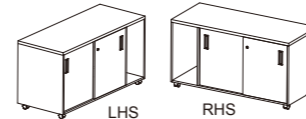

Fixed Side Cabinet

HUO-FGH-02 1800W x 600D x 630H/mm

Movable Side Cabinet

FGT2L 1200W x 500D x 635H/mm
FGT2R 1200W x 500D x 635H/mm

FGH1L 1200W x 500D x 635H/mm
FGH1R 1200W x 500D x 635H/mm

FGH2LA 1200W x 500D x 635H/mm
FGH2RA 1200W x 500D x 635H/mm