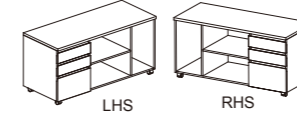

Fixed Side Cabinet

HUO-FGH-02 1800W x 600D x 630H/mm

Movable Side Cabinet

FGT2L 1200W x 500D x 635H/mm
FGT2R 1200W x 500D x 635H/mm

FGH1L 1200W x 500D x 635H/mm
FGH1R 1200W x 500D x 635H/mm

FGH2LA 1200W x 500D x 635H/mm
FGH2RA 1200W x 500D x 635H/mm