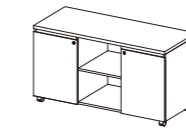

FGH3B 1200W x 500D x 635H/mm