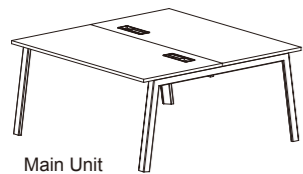

Double Face Unit with (XH-04) Cable Tray

Main Unit

Double Face for 2 Person (Main Unit)

HUO-DFM-1212	1200W x 1200D x 750H/mm	HUO-DFM-1215	1200W x 1500D x 750H/mm
HUO-DFM-1312	1300W x 1200D x 750H/mm	HUO-DFM-1315	1300W x 1500D x 750H/mm
HUO-DFM-1412	1400W x 1200D x 750H/mm	HUO-DFM-1415	1400W x 1500D x 750H/mm
HUO-DFM-1512	1500W x 1200D x 750H/mm	HUO-DFM-1515	1500W x 1500D x 750H/mm
HUO-DFM-1612	1600W x 1200D x 750H/mm	HUO-DFM-1615	1600W x 1500D x 750H/mm
HUO-DFM-1812	1800W x 1200D x 750H/mm	HUO-DFM-1815	1800W x 1500D x 750H/mm
HUO-DFM-1214	1200W x 1400D x 750H/mm	HUO-DFM-1216	1200W x 1400D x 750H/mm
HUO-DFM-1314	1300W x 1400D x 750H/mm	HUO-DFM-1316	1300W x 1400D x 750H/mm
HUO-DFM-1414	1400W x 1400D x 750H/mm	HUO-DFM-1416	1400W x 1400D x 750H/mm
HUO-DFM-1514	1500W x 1400D x 750H/mm	HUO-DFM-1516	1500W x 1400D x 750H/mm
HUO-DFM-1614	1600W x 1400D x 750H/mm	HUO-DFM-1616	1600W x 1400D x 750H/mm
HUO-DFM-1814	1800W x 1400D x 750H/mm	HUO-DFM-1816	1800W x 1400D x 750H/mm

Double Face for 2 Person (Connecting Unit)

HUO-DFC-1212	1200W x 1200D x 750H/mm	HUO-DFC-1215	1200W x 1500D x 750H/mm
HUO-DFC-1312	1300W x 1200D x 750H/mm	HUO-DFC-1315	1300W x 1500D x 750H/mm
HUO-DFC-1412	1400W x 1200D x 750H/mm	HUO-DFC-1415	1400W x 1500D x 750H/mm
HUO-DFC-1512	1500W x 1200D x 750H/mm	HUO-DFC-1515	1500W x 1500D x 750H/mm
HUO-DFC-1612	1600W x 1200D x 750H/mm	HUO-DFC-1615	1600W x 1500D x 750H/mm
HUO-DFC-1812	1800W x 1200D x 750H/mm	HUO-DFC-1815	1800W x 1500D x 750H/mm
HUO-DFC-1214	1200W x 1400D x 750H/mm	HUO-DFC-1216	1200W x 1400D x 750H/mm
HUO-DFC-1314	1300W x 1400D x 750H/mm	HUO-DFC-1316	1300W x 1400D x 750H/mm
HUO-DFC-1414	1400W x 1400D x 750H/mm	HUO-DFC-1416	1400W x 1400D x 750H/mm
HUO-DFC-1514	1500W x 1400D x 750H/mm	HUO-DFC-1516	1500W x 1400D x 750H/mm
HUO-DFC-1614	1600W x 1400D x 750H/mm	HUO-DFC-1616	1600W x 1400D x 750H/mm
HUO-DFC-1814	1800W x 1400D x 750H/mm	HUO-DFC-1816	1800W x 1400D x 750H/mm

Double-sided Utility Rail

AR32-1200	(1200W Desk Use)	1200W x 32D x 25H/mm
AR32-1400	(1400W Desk Use)	1400W x 32D x 25H/mm
AR32-1500	(1200W Desk Use)	1500W x 32D x 25H/mm
AR32-1600	(1200W Desk Use)	1600W x 32D x 25H/mm
AR32-1800	(1200W Desk Use)	1800W x 32D x 25H/mm